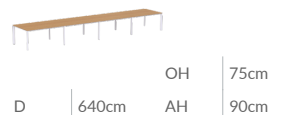

LAMINAR 0964

FRAME FINISH	TOP FINISH						
	Oak	Inclass Walnut	Standard Lacquered Wood	Special Lacquered Wood	Solid HPL Black Core	Solid HPL White Core	Fenix Solid
Epoxy Standard Colors	€12,580	€12,660	€12,110	€12,840	€13,050	€24,590	€24,710
Epoxy Special Colors	€13,080	€13,170	€12,600	€13,360	€13,560	€25,570	€25,700

Net Weight	153.6kg	Quantity per Carton	1
		Carton Weight	178.5kg
		Carton Volume	0.75m³