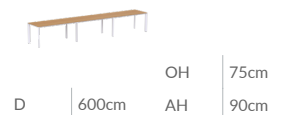

LAMINAR 0960

FRAME FINISH	TOP FINISH						
	Oak	Inclass Walnut	Standard Lacquered Wood	Special Lacquered Wood	Solid HPL Black Core	Solid HPL White Core	Fenix Solid
Epoxy Standard Colors	€11,230	€11,320	€10,810	€11,460	€11,670	€22,490	€22,600
Epoxy Special Colors	€11,680	€11,770	€11,240	€11,930	€12,140	€23,380	€23,500

Net Weight	141.7kg	Quantity per Carton	1
		Carton Weight	165.9kg
		Carton Volume	0.7m³