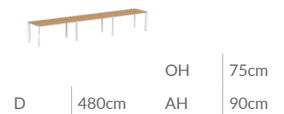

INCLASS

LAMINAR 0948

FRAME FINISH	TOP FINISH						
	Oak	Inclass Walnut	Standard Lacquered Wood	Special Lacquered Wood	Solid HPL Black Core	Solid HPL White Core	Fenix Solid
Epoxy Standard Colors	€9,650	€9,730	€9,280	€9,840	€9,970	€18,640	€18,730
Epoxy Special Colors	€10,050	€10,110	€9,650	€10,230	€10,370	€19,380	€19,480

Net Weight	117.7kg	Quantity per Carton	1
		Carton Weight	136.3kg
		Carton Volume	0.56m³