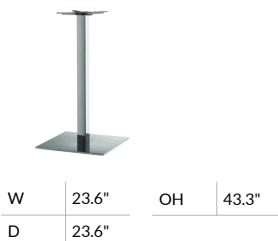

FIRENZE 9518

BASE FINISH	
Base Finish	$770.78 GSA22a $1800
Base Finish	$967.76 GSA22a $2260
Pearl Gold	$830.73 GSA22a $1940

Prices shown are GSA22a list

Quantity per Carton	37
Carton Weight	81.57lbs
Carton Volume	1.77ft³