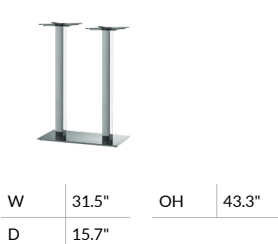

FIRENZE 9517

BASE FINISH	
Base Finish	$860.71 GSA22a $2010
Base Finish	$1353.15 GSA22a $3160
Pearl Gold	$920.65 GSA22a $2150

Prices shown are GSA22a list

Quantity per Carton	47
Carton Weight	103.62lbs
Carton Volume	1.77ft³