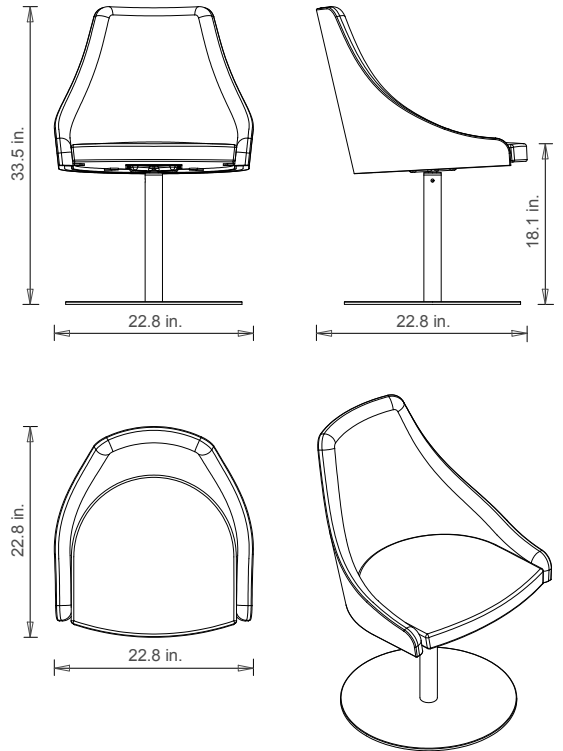

# Kontea SANDLERSEATING

Carlo Bimbi

1.1

SWIVEL ARMCHAIR WITH CENTRAL STEEL BASE

**WEIGHT**

44.1 lb

**PACKAGING**

0.31 m<sup>3</sup>

**PIECES PER BOX**

1

**SEAT FINISHES**

FABRIC

**FRAME**

STEEL

**FRAME FINISHES - STEEL**

---