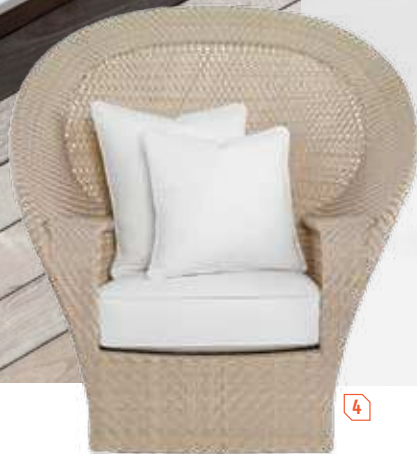

2

3

4

Mario Ruiz
for **Gandia Blasco**

product Flat Textil.

standout A PVC-coated polyester mesh, Batyline, stretches over the thermo-lacquered aluminum frame of this chaise. gandiabrasco.com.
circle 403

**Patrick Pagnon and
Claude Pelhaître**
for **Fermob**

product Bellevie.

standout For this company's first upholstered seating, P et P Design paired powder-coated aluminum and steel with Sunbrella. fermob.com.
circle 404

Marc Sadler
for **Sandler Seating**

product Bikini.

standout Slim and stackable, these chairs boast a polypropylene seat and back topping a leggy base in steel. sandlerseating.com.
circle 405

Richard Frinier
for **Century Furniture**

product Royal.

standout Sure to turn heads, a swiveling lounge chair's woven polyethylene form conceals four skate wheels. centuryfurniture.com.
circle 406