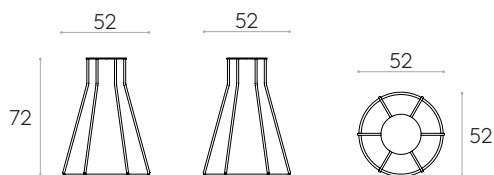

Table base (top not included)

Code: **ARC0070**

Table base made of steel rod for 80cm or 90cm tops.

Base finishes: polyester powder coated in colours M1, M2 and chrome from the metallic swatch card.

Glides: plastic glides as standard.

KG 7,8kg

Box 1 unit
9,6 kg
0,21 m³

Round tabletops

The price does not include the bases.

	Top size	80cm	90cm
	Code	ARC0080MA	ARC0090MA
Oak natural/stained		7,5kg	9,5kg
		9 kg 0,05 m ³	10,9 kg 0,06 m ³
Walnut natural		7,5kg	9,5kg
		9 kg 0,05 m ³	10,9 kg 0,06 m ³
Lacquered MDF colours W1		8kg	9kg
		9,5 kg 0,05 m ³	10,4 kg 0,06 m ³
Lacquered MDF colours W2		8kg	9kg
		9,5 kg 0,05 m ³	10,4 kg 0,06 m ³