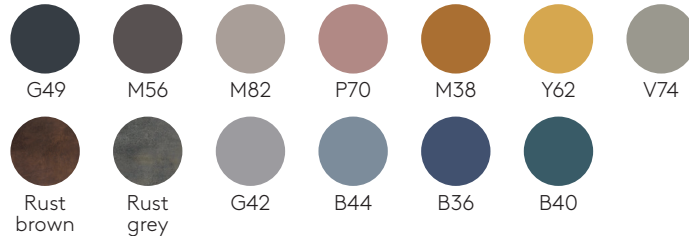

WARRANTY

5 years

FINISHES

Finishes book [+info](#)

Upholstery: All fabrics and leathers indicated in the finishes book.

Steel frames

M1 colours

M2 colours

Chrome

Wooden seats & backs

Beech

Oak

Walnut

W1 colours

W2 colours

Chair with sled frame