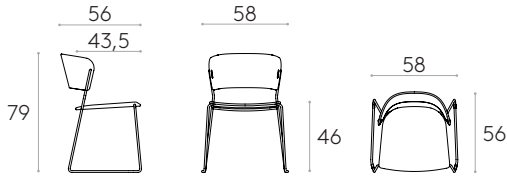

Chair with sled frame

Code: **ARC0010**

Chair with wooden seat and back and steel rod sled base.
This version is stackable.

Seat and back finishes: available in beech, oak and walnut veneer in any of the finishes or lacquered in colours W1 and W2 from the wood swatch card.

Frame finishes: polyester powder coated in colours M1, M2 and chrome from the metallic swatch card.

Glides: plastic glides as standard. Plastic glides with felt are available with an upcharge.