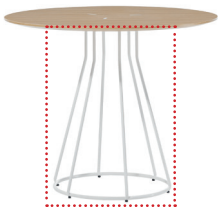

Table base (top not included)

Code: **ARC0070**

Table base made of steel rod for 80cm or 90cm tops.

Base finishes: polyester powder coated in colours M1, M2 and chrome from the metallic swatch card.

Glides: plastic glides as standard.