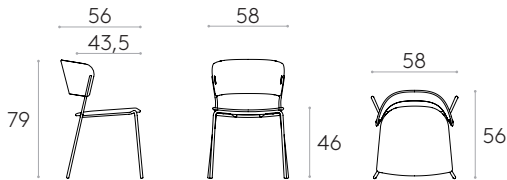

Chair with 4 leg frame

Code: **ARC0020**

Chair with wooden seat and back and 4 leg steel base.
This version is stackable.

Seat and back finishes: available in beech, oak and walnut veneer in any of the finishes or lacquered in colours W1 and W2 from the wood swatch card.

Frame finishes: polyester powder coated in colours M1, M2 and chrome from the metallic swatch card.

Glides: plastic glides as standard. Plastic glides with felt are available with an upcharge.

KG 5,8kg

Box 2 units
14 kg
0,31 m³