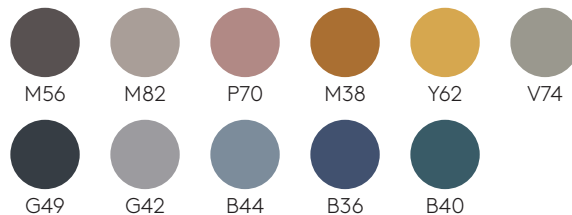

WARRANTY

5 years

FINISHES

Finishes book [+info](#)

Upholstery: All fabrics and leathers indicated in the finishes book.

Steel frames

M1 colours

M2 colours

Chrome

Wooden seats & backs

Beech

Oak

Walnut

W1 colours

W2 colours

Chair with sled frame

Code: **ARC0010**

Chair with wooden seat and back and steel rod sled base.
This version is stackable.

Seat and back finishes: available in beech, oak and walnut veneer in any of the finishes or lacquered in colours W1 and W2 from the wood swatch card.