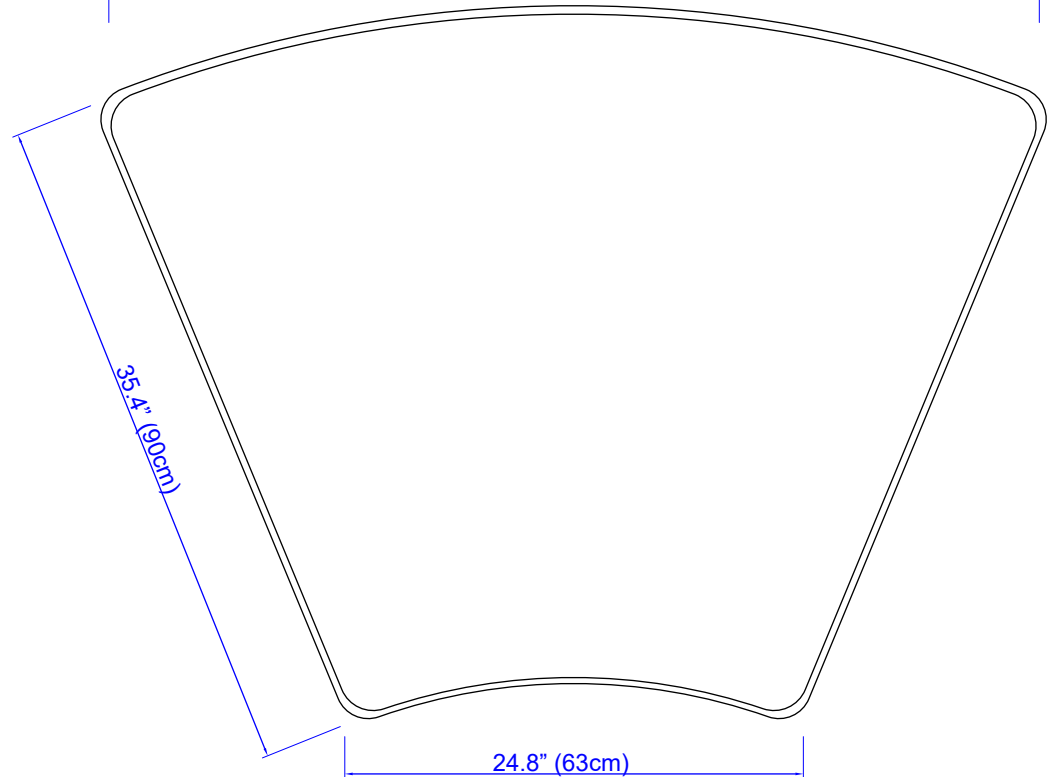

CHANEL_Mod.05588 (1:10 Scale)

37.4" (95cm)

13" (33cm)

49.2" (125cm)

37.4" (95cm)

35.4" (90cm)

24.8" (63cm)