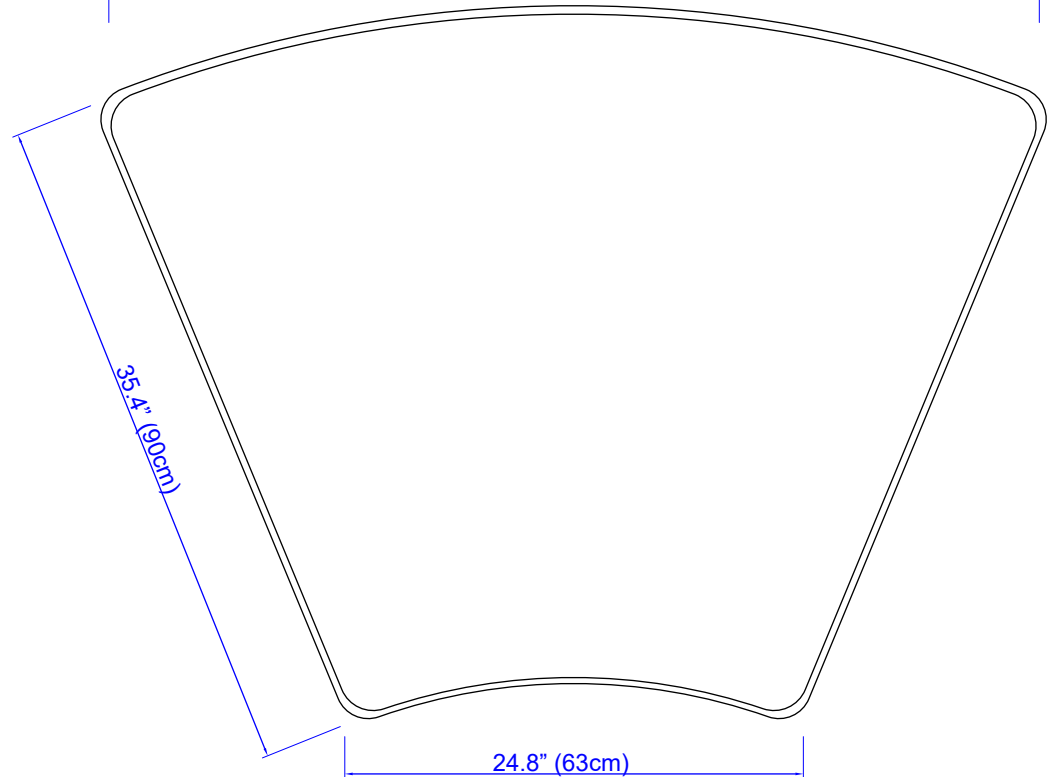

CHANEL_Mod.05587 (1:10 Scale)

37.4" (95cm)

13" (33cm)

49.2" (125cm)

37.4" (95cm)

35.4" (90cm)

24.8" (63cm)