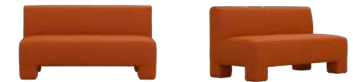

GEOFANTI Modular seating
Design: Anya Sebton, 2024

LAMMHULTS

A STATEMENT SEATING SOLUTION

Geofanti is a modular sofa with a whole lot of volume. Highly functional and adaptable as a seating solution, its 8 different modules – ranging from 1 to 2-seater units – offer comfortable support, a soft visual expression and a design that is characterised by playful angled armrests and solid, elephantine legs.

LEFT UNIT

1-SEATER WITH BACK

2-SEATER WITH BACK

2-SEATER WITH SHORT BACK RIGHT

2-SEATER WITH SHORT BACK LEFT

1-SEATER WITHOUT BACK

2-SEATER WITHOUT BACK

UNIT WITH SHOE

UNIT WITH METAL CAP

LAMMHULTS

SPECIFICATIONS

Shell of fibre board with high resilient polyurethane foam. Seat with Nozag spring. Right/Left unit described as when sitting in the unit. All modules can be used as solitaires or be linked. Linking device included in all units. Adjustable glides.