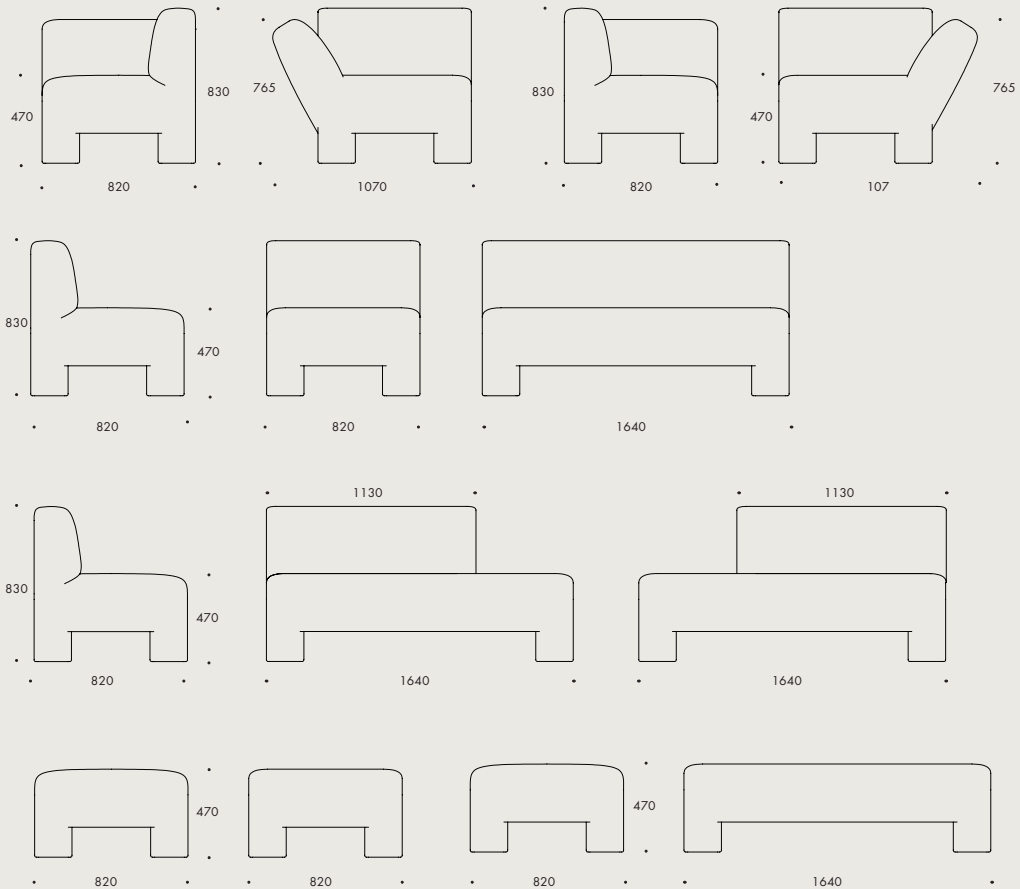

LEFT UNIT

1-SEATER WITH BACK

2-SEATER WITH BACK

2-SEATER WITH SHORT BACK RIGHT

2-SEATER WITH SHORT BACK LEFT

1-SEATER WITHOUT BACK

2-SEATER WITHOUT BACK

UNIT WITH SHOE

UNIT WITH METAL CAP

LAMMHULTS

SPECIFICATIONS

Shell of fibre board with high resilient polyurethane foam. Seat with Nozag spring. Right/Left unit described as when sitting in the unit. All modules can be used as solitaires or be linked. Linking device included in all units. Adjustable glides.