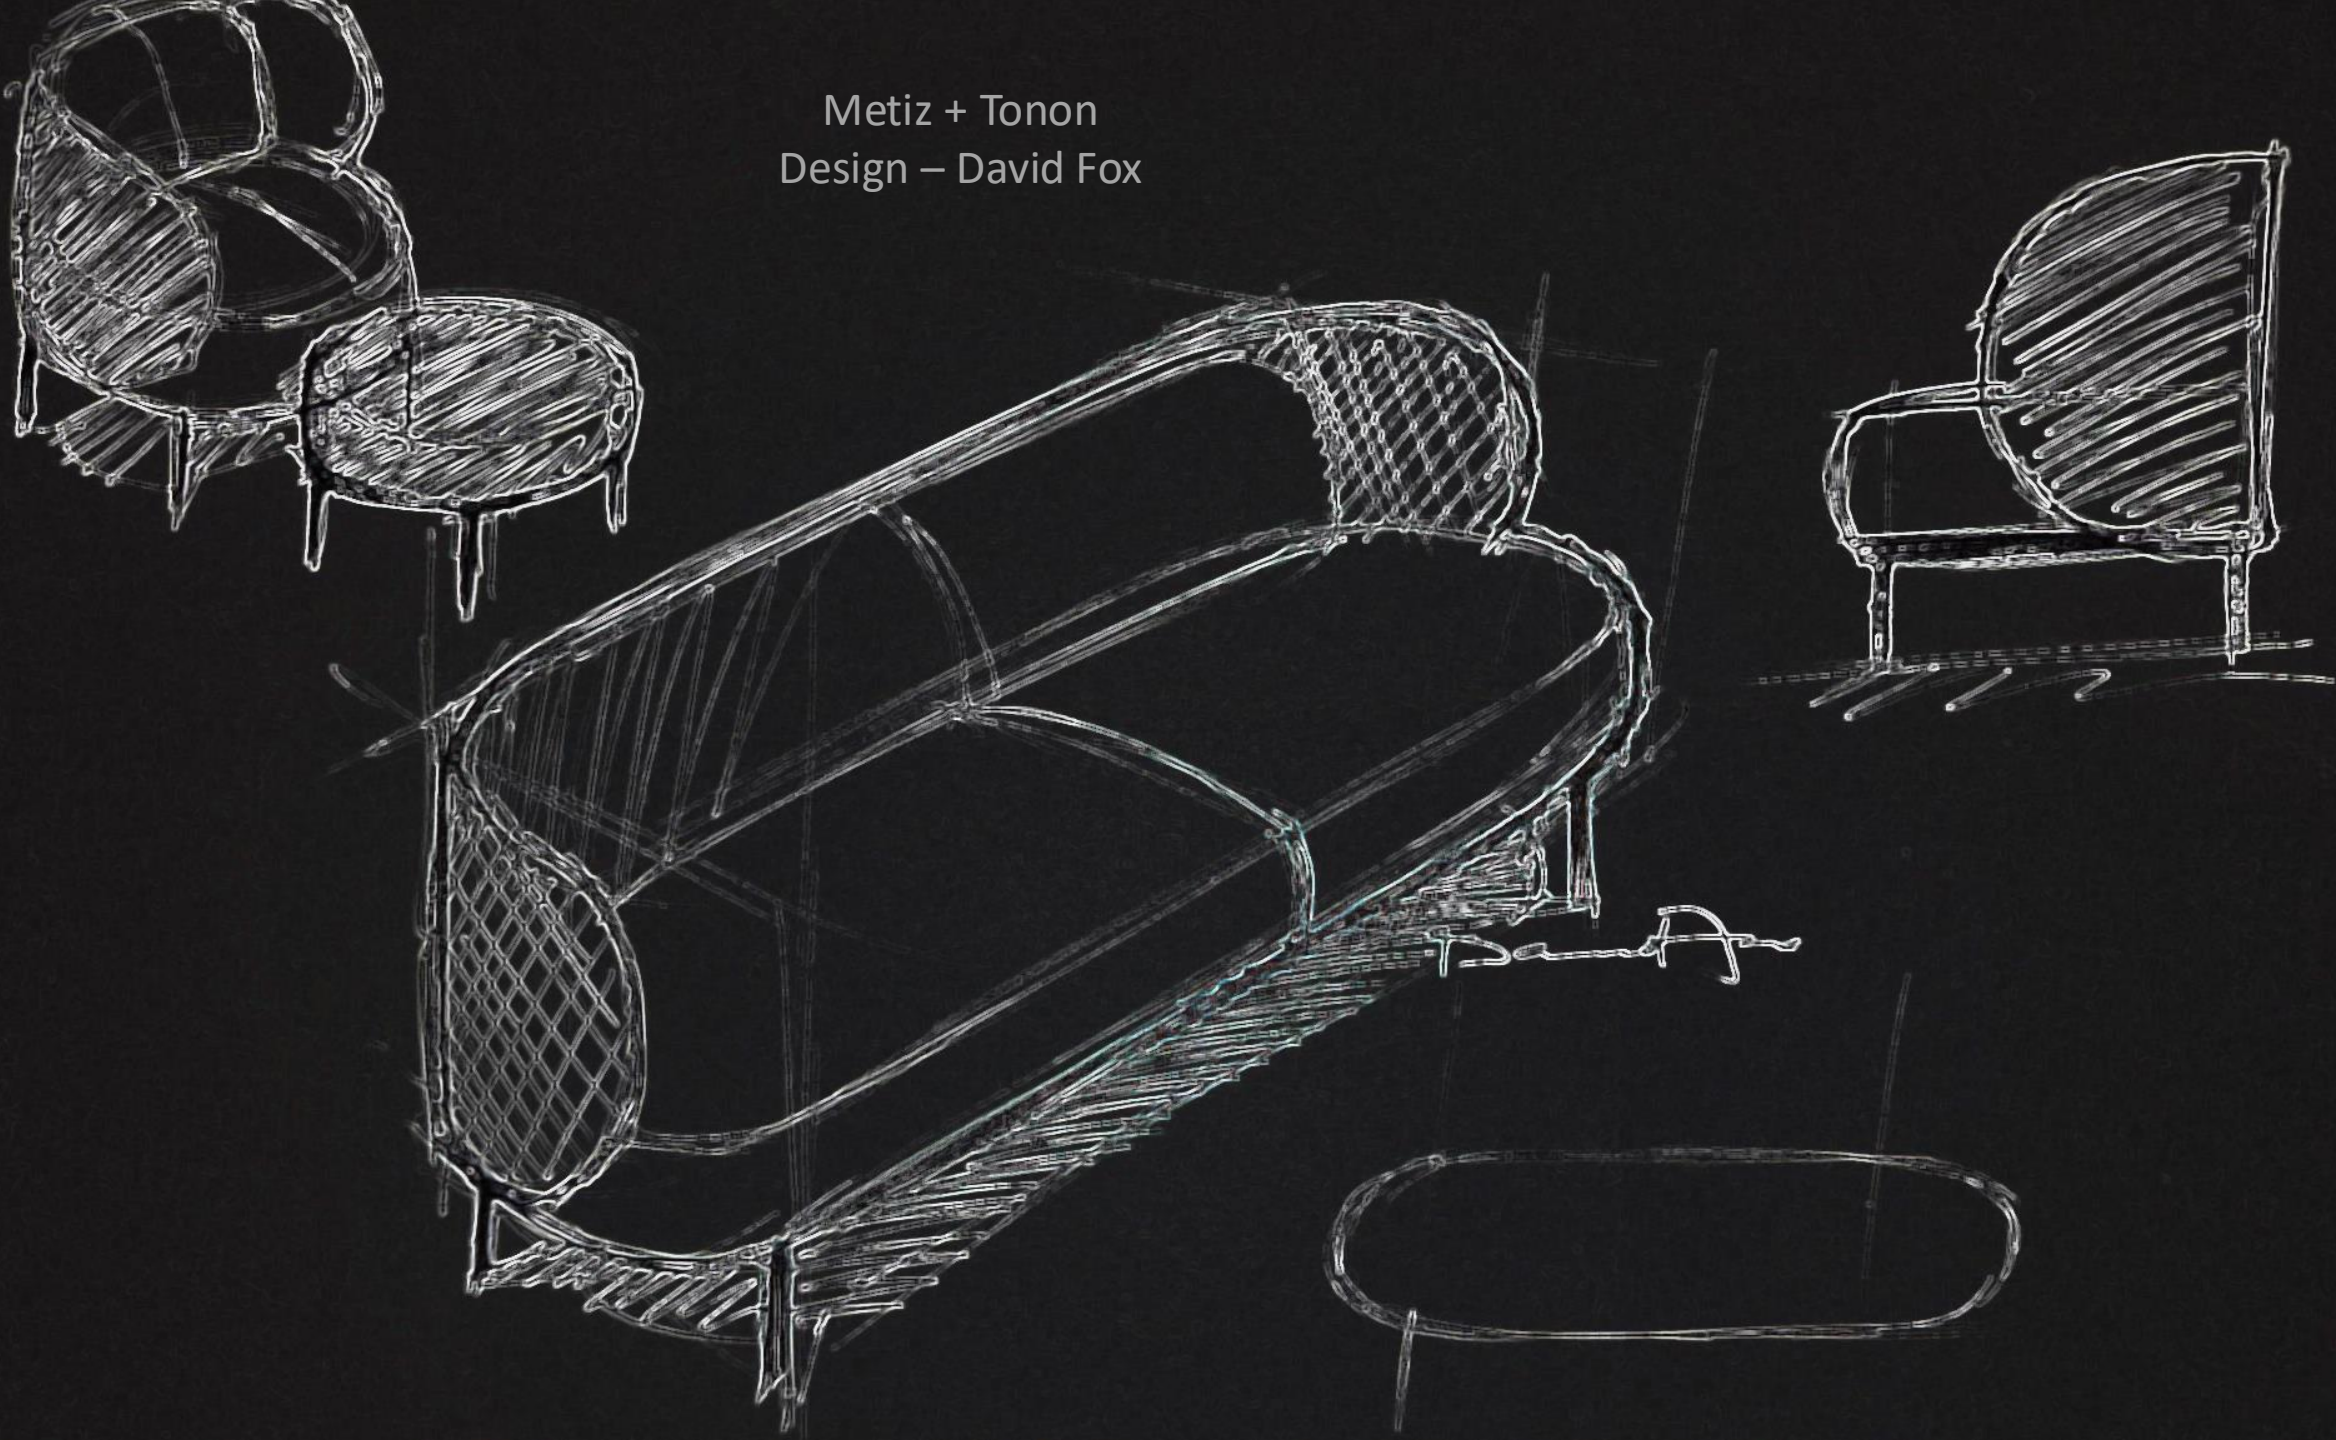

Metiz + Tonon
Design – David Fox