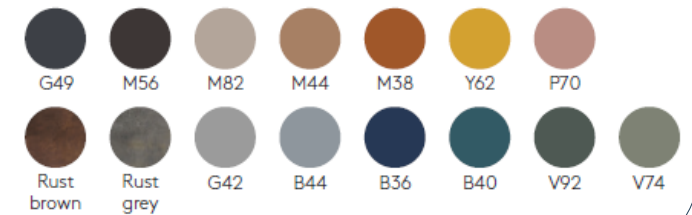

PE3 colours standard painted colours

*100% recycled material

PE2 colours composed colours

PE4 colours metallic painted colours

NUC + INCLASS
Design – Perezochando

Surfaces

Lacquered MDF

12 mm

W1 colours

W2 colours

Oak & walnut veneer

13 mm

Oak

Walnut

Melamine

12 mm

Solid HPL

12 mm sand core

Solid HPL STONES

12 mm

Base

M1 colours

M2 colours

LEA ARMCHAIR + INCLASS
Design - Perezochando

M1 colours

M2 colours

Polypropylene

Oak wooden

Walnut wooden

Geofanti + Lammhults
Design – Anya Sebton

Tension + Lammhults
Design – Gustav Winsth

JUMP + MONTBEL
Design – Edi + Paolo Ciani