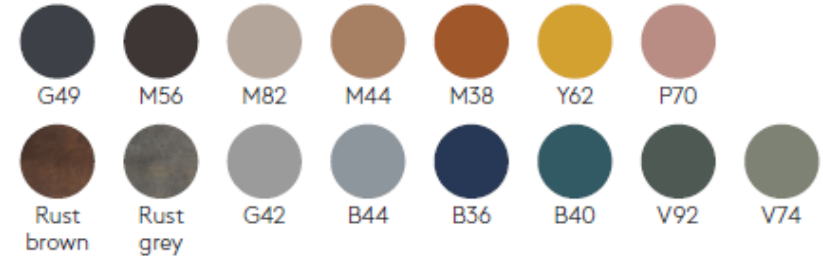

PE3 colours standard painted colours

*100% recycled material

PE2 colours composed colours

PE4 colours metallic painted colours

NUC + INCLASS
Design – Perezochando

Surfaces

Lacquered MDF

12 mm

W1 colours

W2 colours

Oak & walnut veneer

13 mm

Oak

Walnut

Melamine

12 mm

Solid HPL

12 mm sand core

Solid HPL STONES

12 mm

Base

M1 colours

M2 colours

LEA ARMCHAIR + INCLASS
Design - Perezochando

M1 colours

M2 colours

Polypropylene

Oak wooden

Walnut wooden

Geofanti + Lammhults
Design – Anya Sebton

Tension + Lammhults
Design – Gustav Winsth

JUMP + MONTBEL
Design – Edi + Paolo Ciani